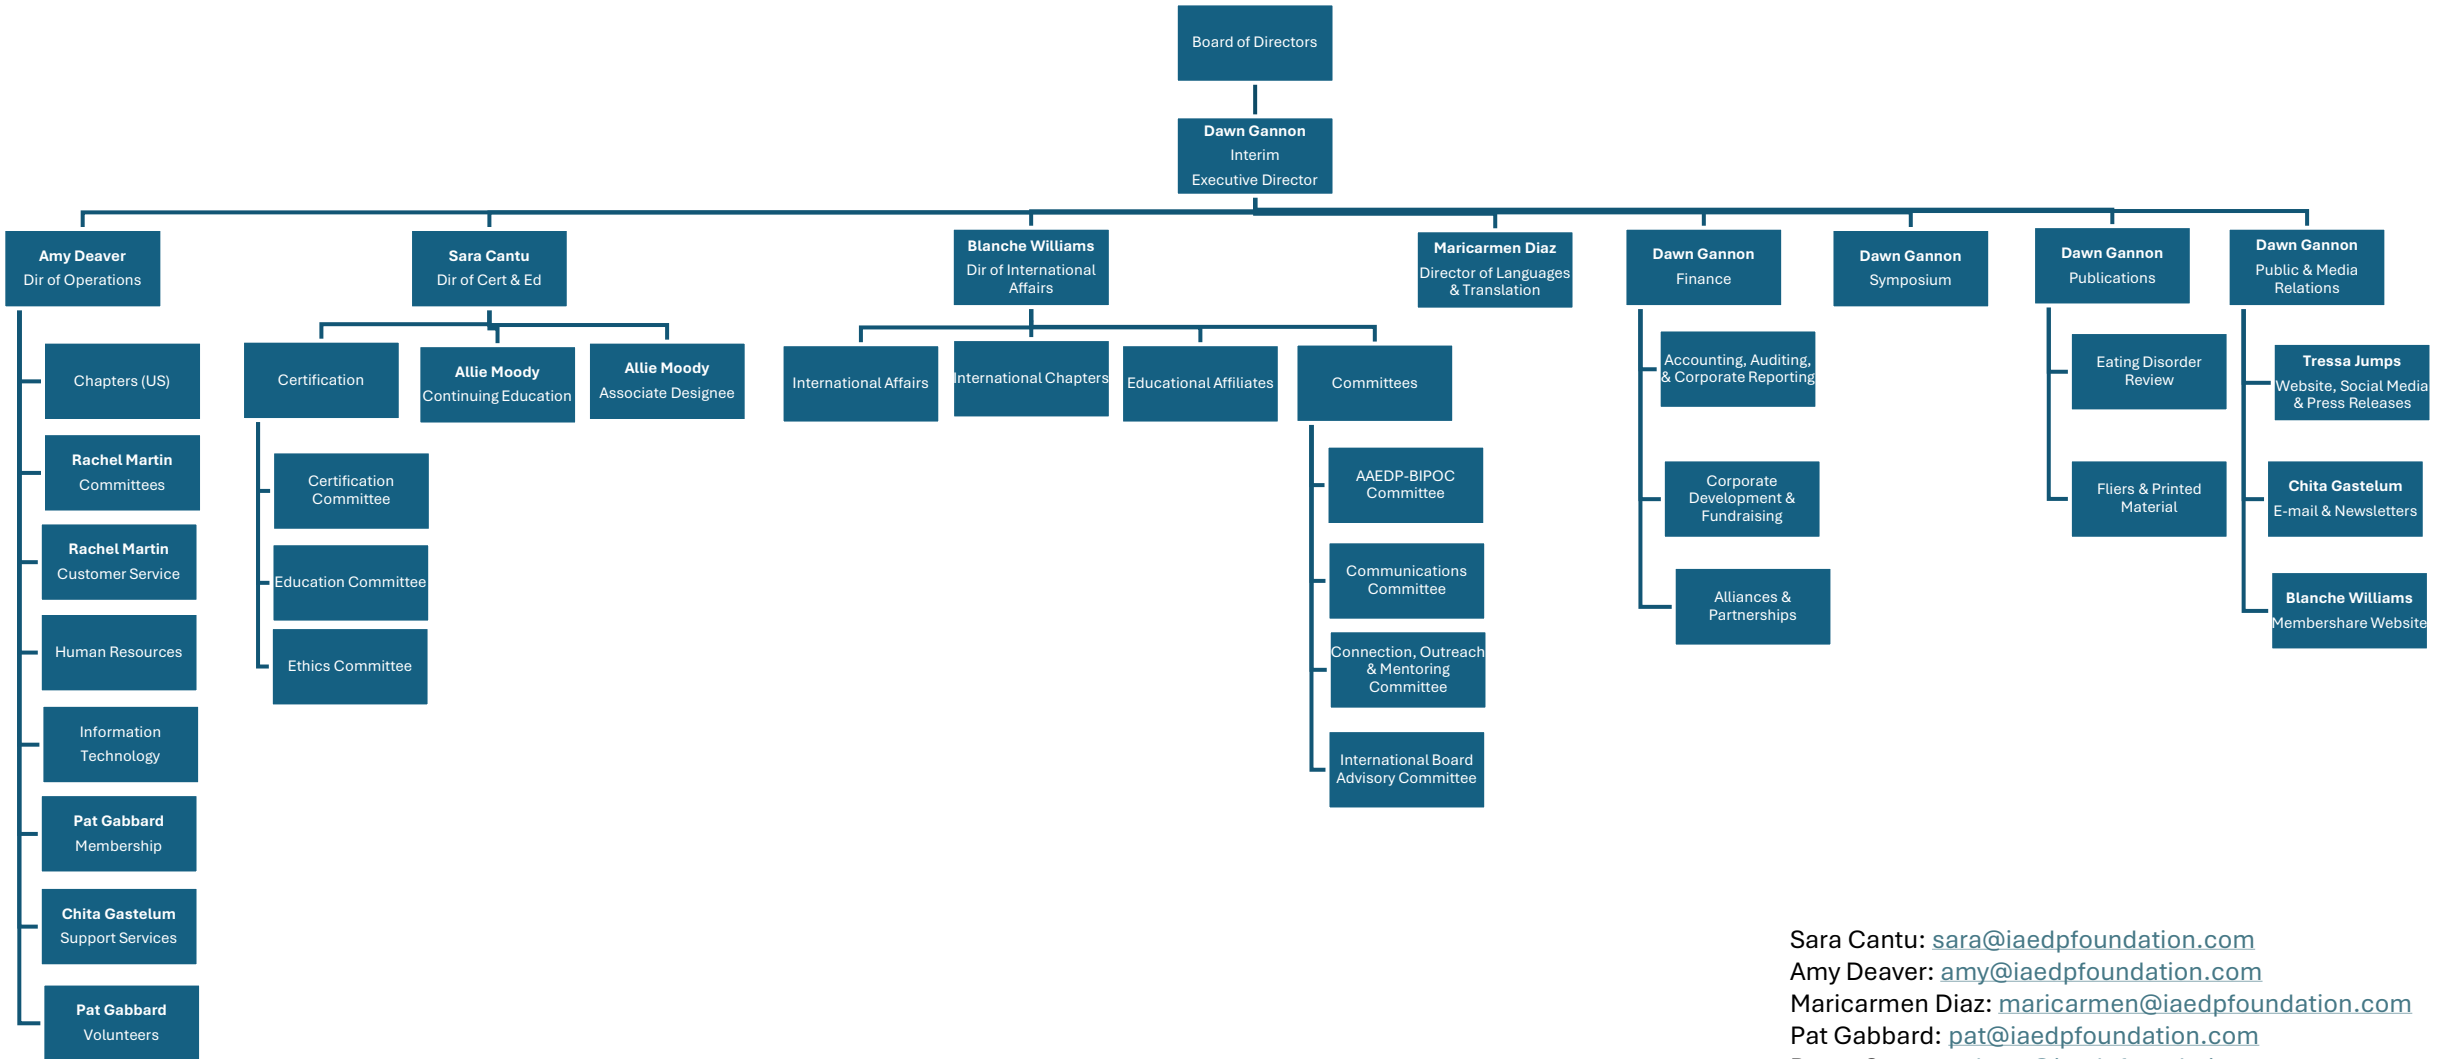

Organization Chart July 2024

Sara Cantu: sara@iaedpfoundation.com
 Amy Deaver: amy@iaedpfoundation.com
 Maricarmen Diaz: maricarmen@iaedpfoundation.com
 Pat Gabbard: pat@iaedpfoundation.com
 Dawn Gannon: dawn@iaedpfoundation.com
 Rosemary (Chita) Gastelum: chita@iaedpfoundation.com
 Tressa Jumps: tressa@iaedpfoundation.com
 Rachael Martin: rachael@iaedpfoundation.com
 Blanche Williams: blanche@iaedpfoundation.com